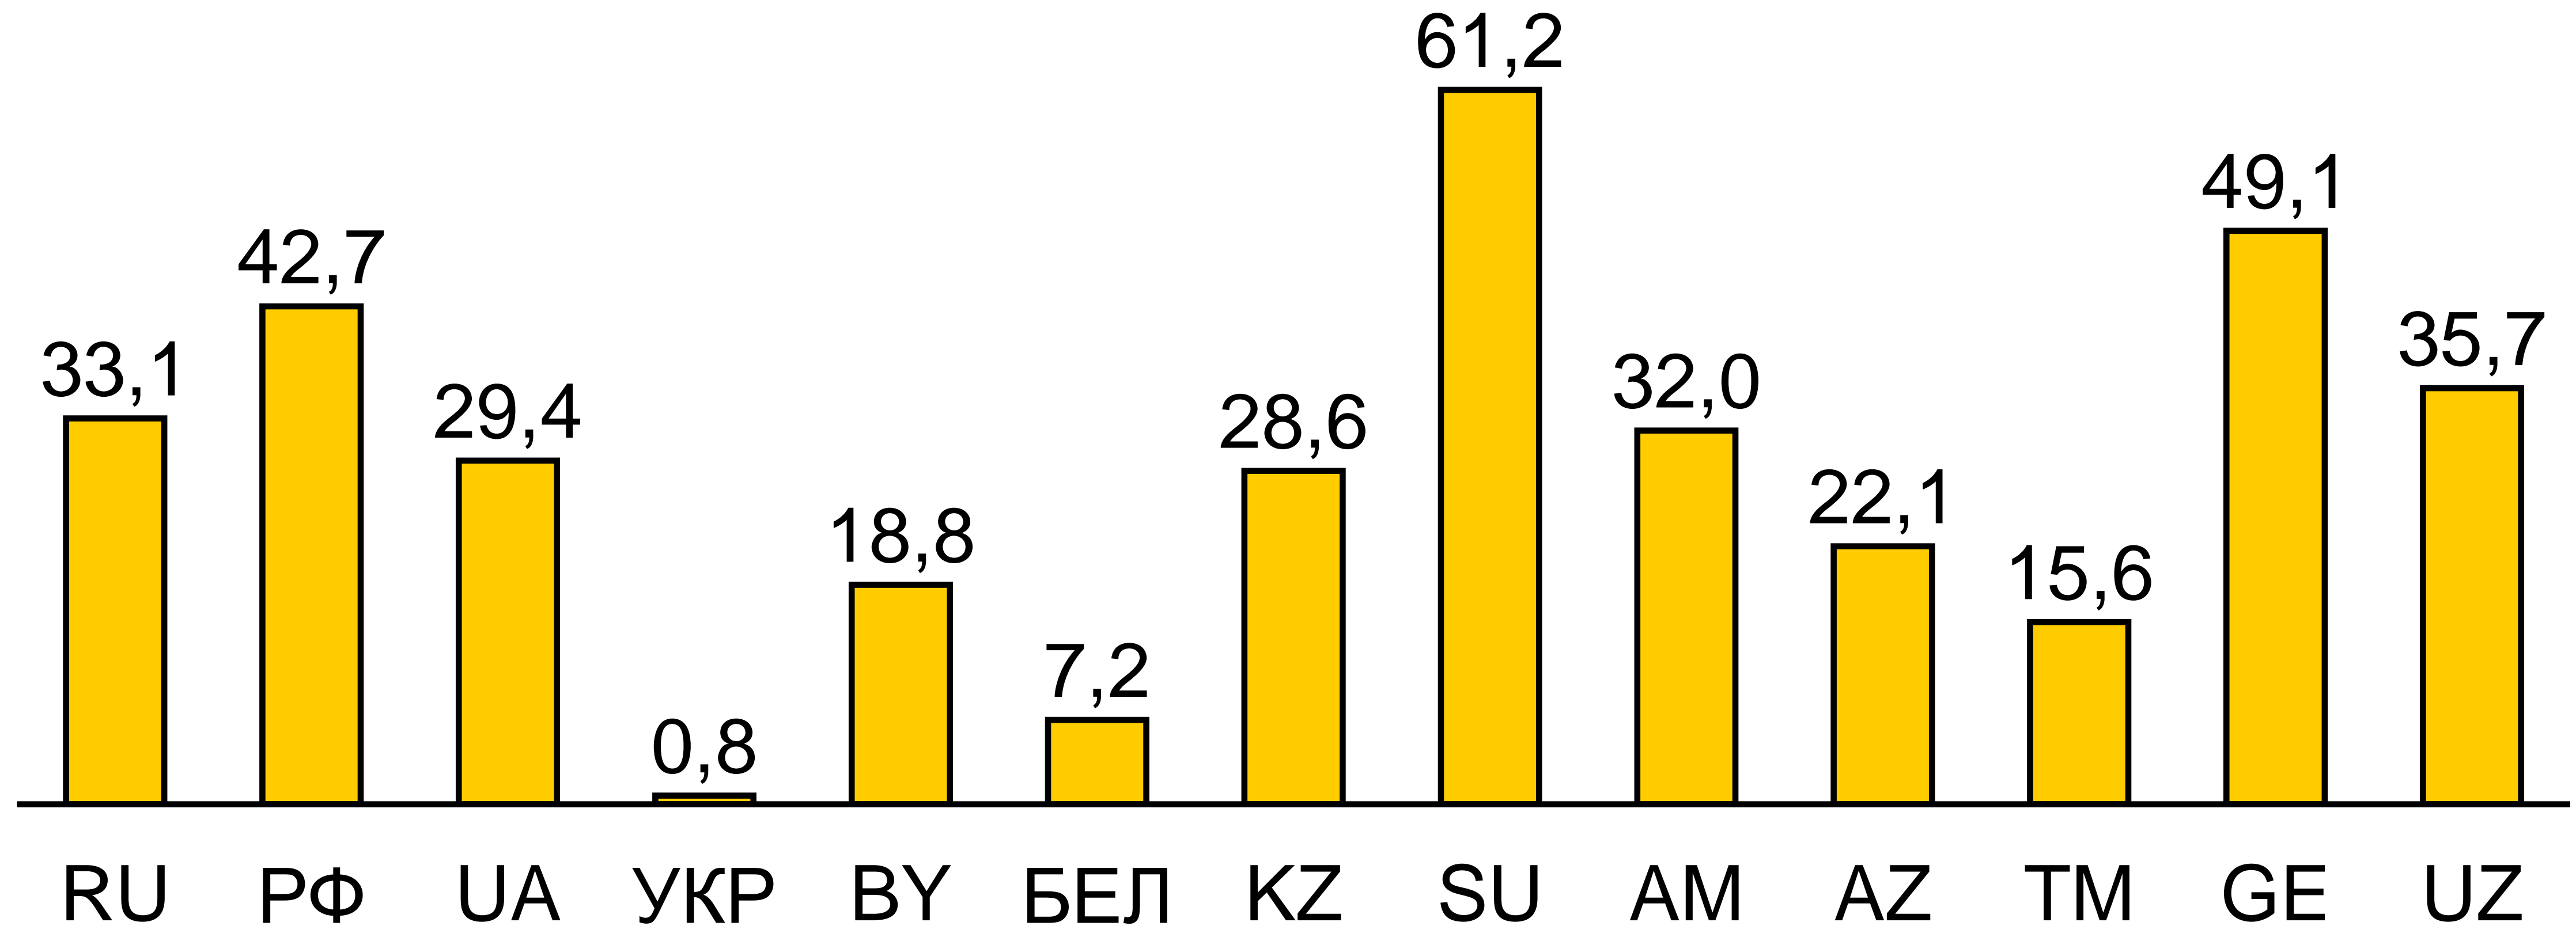

*according to 24.08-31.08 period

Incoming mail spam share ccTLD

*according to 24.08-31.08 period

Incoming mail virus share ccTLD

*according to 24.08-31.08 period

Mail for domain - pdd.yandex.com

- 25% market share at RU*
- Over 700 K domains and 12,7 M accounts
- by, ua, kz, su, am, az, ge, uz ~4,3 M accounts
- рф, бел, укр ~33 K accounts